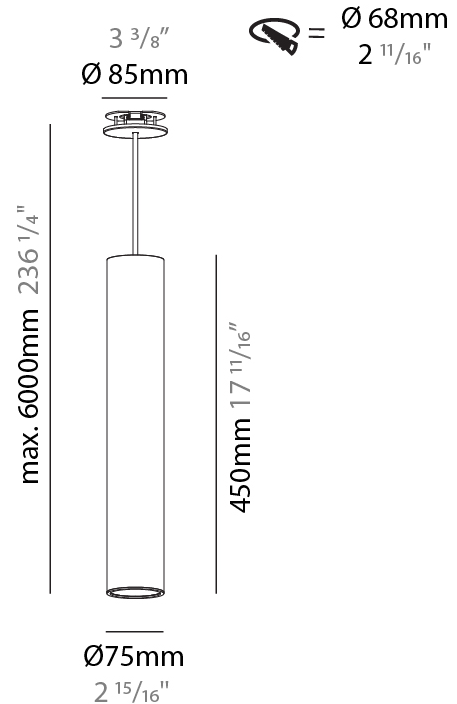

PHYSICAL

Shape: Cylinder
Diameter (mm): 75
Diameter (in): 2 ¹⁵/₁₆
Height (mm): 450
Height (in): 17 ¹¹/₁₆
Max. Overall Height (mm): 2450
Max. Overall Height (in): 96 ⁷/₁₆
Light Distribution: Direct / Indirect
Diffuser: Shine Ring 0-6
Fixture Finish: SSR / BKV / CWI / CRY / HAB / LAG / UFT / ITA / RUA / RUR / MIC / FTG / MYG / TWT / LOD / PUS / FRO / FUP / KIA / POP / BLS / SPG / MEY / GOH / GUM / CHC / COM / ABZ / JAG / OBR / MOS / ROR
Fixture Material: Aluminum
Cable Details: 2000mm / 6000mm Cable in White / Black / Orange / Red
Cut-out Measurements: 68mm / 2 11/16"

ELECTRICAL

Lamp Type: LED (Zhaga Standard)
Input Wattage (W): 19
Total Output Wattage (W): 17.2
Dimming: Non-Dimming / Phase Dimming (120vac Only)
Driver Included: Yes
Driver Location: Integrated
Driver Type: Constant Current - Universal
Driver Class: Class 2
Input Voltage (V): 120 - 277
Constant Current (MA): 500
Upon Request: (Not included - see components) Remote: 0-10Vdc dimming

LED

Number of LEDs: 1
Color Temperature (°K): 2700 / 3000 / 4000
Max. Delivered Lumen (lm): 923
CRI: >90 CRI
Lamp Life (hrs): 50000
Upon Request: ***3500K available in minimum quantities (larger quantities upon request)

OPTICAL

Reflector: 18 / 36 / 52

RATINGS AND CERTIFICATIONS

Certified By: Certified for North American Standards
IP rating: IP20