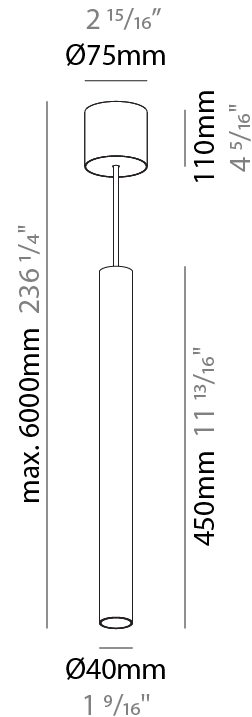

GENERAL

Series: Hangover
Subseries: Hangover Monopoint Surface Canopy
Brand: Prolicht
Division: Architectural
Mounting Type: Suspension
Mounting Location: Ceiling
Subcategory: Pendant

PHYSICAL

Shape: Cylinder
Diameter (mm): 40
Diameter (in): 1 9/16
Height (mm): 450
Height (in): 17 13/16
Max. Overall Height (mm): 2450
Max. Overall Height (in): 96 7/16
Light Distribution: Downlight
Diffuser: Shine Ring 0-6
Fixture Finish: SSR / BKV / CWI / CRY / HAB / LAG / UFT / ITA / RUA / RUR / MIC / FTG / MYG / TWT / LOD / PUS / FRO / FUP / KIA / POP / BLS / SPG / MEY / GOH / GUM / CHC / COM / ABZ / JAG / OBR / MOS / ROR
Fixture Material: Aluminum
Cable Details: 2000mm / 6000mm Cable in White / Black / Orange / Red

ELECTRICAL

Lamp Type: LED (Zhaga Standard)
Input Wattage (W): 10.9
Total Output Wattage (W): 9
Dimming: Non-Dimmable
Driver Included: Yes
Driver Location: Integrated
Driver Type: Constant Current
Driver Class: Class 2
Housing: ENCP3
Input Voltage (V): 120
Constant Current (mA): 500
Upon Request: Remote: 0-10Vdc dimming / Phase dimming 120Vac

LED

Number of LEDs: 1
Color Temperature (°K): 2700 / 3000 / 4000
Max. Delivered Lumen (lm): 842
CRI: >90 CRI
Efficiency (%): 86
Lamp Life (hrs): 50000
Upon Request: ***3500K available in minimum quantities (larger quantities upon request)

OPTICAL

Reflector: 40 / 50

RATINGS AND CERTIFICATIONS

Certified By: Certified for North American Standards
IP rating: IP20